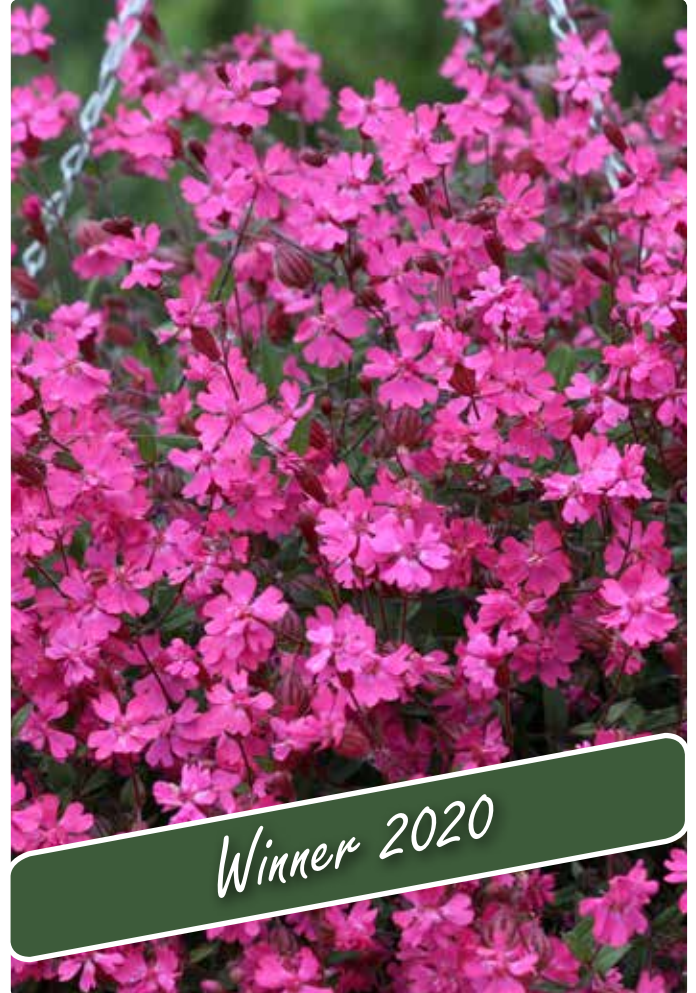

Silene pendula *Sibella Carmine*

Market Value

Sibella Carmine is a new colour boost for the bedding plant season! Growers can produce this *Silene* either as a spring-flowering biennial for early baskets and containers or as a classical annual to diversify the standard bedding range. Retail will love this colour boost to stimulate both spring and summer sales and consumers will be enchanted by the impressive cascade of tiny rose flowers that not only works wonders on the terrace but also provides spectacular ground cover in the garden. Sibella Carmine, a powerful colour addition for the entire bedding plant range.

Background Information

With Sibella Carmine, Van Hemert & Co aims at re-introducing *Silene pendula* to the bedding plant industry. Thanks to the sparkling colours and floriferousness of Sibella Carmine, both retail and consumers are offered the opportunity to re-discover this magnificent species. The Dutch breeder Van Hemert & Co. specialises in the breeding of special flower seeds. The company's latest prize-winning achievements are *Calendula Calexis*, *Cosmos Xanthos* and *Calamintha Marvelette*.

Technical Features

Novelty: Improved floriferousness and plant habit

Colour: Purple-red

Flower: Semi-double flowers, 2 cm diameter

Type: Annual or biennial, O.P.

Use: Bedding, patio or hanging basket

Plant: Height 30 cm, spread 60 cm, trailing plant habit

Seed: Approx. 1000 seeds per gram; germination rate 90%

Growing: For annual bedding: sow in the pack at 20-22°C in March or April. Cover slightly with vermiculite and keep a bit moist. Grow at 15-18°C and transplant after 4-6 weeks. For biennial bedding and early spring baskets: sow in autumn (September-October) and overwinter in a cold glasshouse.

Planting: After 6-8 weeks, plant 1 plant in a 15 cm container or 3 in a 30 cm hanging basket/pot. Alternatively, plant 5 plants per m² in a sunny or half-sunny spot; planting distance is 50-50 cm.

Breeder: Van Hemert & Co, The Netherlands